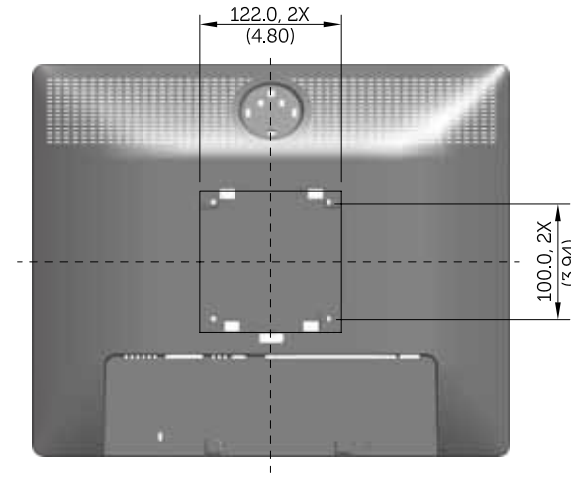

P1913 Outline Dimensions

Norminal Dimensions

Unit: mm (inch)

Back view of Monitor without stand

P1913S Outline Dimensions

Nominal Dimensions
Unit: mm (inch)

Back view of Monitor without stand

P2213 Outline Dimensions

Nominal Dimensions
Unit: mm (inch)

Back view of Monitor without stand